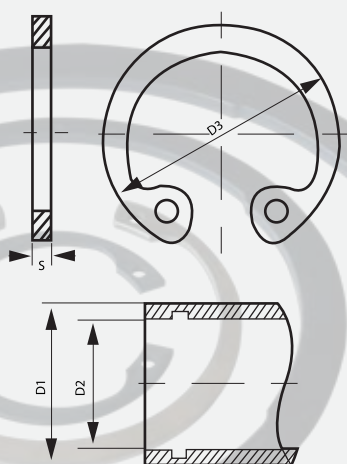

CÓDIGO	CÓDIGO	DESCRIÇÃO (D1 x D2 x D3 x S)
FR.472.008		FREIO INTERIOR 008 x 8.4 x 8.7 x 0.80
FR.472.009		FREIO INTERIOR 009 x 9.4 x 9.8 x 0.80
FR.472.010		FREIO INTERIOR 010 x 10.4 x 10.8 x 1.00
FR.472.011		FREIO INTERIOR 011 x 11.4 x 11.8 x 1.00
FR.472.012	FRI.472.012	FREIO INTERIOR 012 x 12.5 x 13.0 x 1.00
FR.472.013		FREIO INTERIOR 013 x 13.6 x 14.1 x 1.00
FR.472.014	FRI.472.014	FREIO INTERIOR 014 x 14.6 x 15.1 x 1.00
FR.472.015		FREIO INTERIOR 015 x 15.7 x 16.2 x 1.00
FR.472.016	FRI.472.016	FREIO INTERIOR 016 x 16.8 x 17.3 x 1.00
FR.472.017		FREIO INTERIOR 017 x 17.8 x 18.3 x 1.00
FR.472.018	FRI.472.018	FREIO INTERIOR 018 x 19.0 x 19.5 x 1.00
FR.472.019		FREIO INTERIOR 019 x 20.0 x 20.5 x 1.00
FR.472.020	FRI.472.020	FREIO INTERIOR 020 x 21.0 x 21.5 x 1.00
FR.472.021		FREIO INTERIOR 021 x 22.0 x 22.5 x 1.00
FR.472.022		FREIO INTERIOR 022 x 23.0 x 23.5 x 1.00
FR.472.023		FREIO INTERIOR 023 x 24.1 x 24.6 x 1.20
FR.472.024	FRI.472.024	FREIO INTERIOR 024 x 25.2 x 25.9 x 1.20
FR.472.025		FREIO INTERIOR 025 x 26.2 x 26.9 x 1.20
FR.472.026		FREIO INTERIOR 026 x 27.2 x 27.9 x 1.20
FR.472.027		FREIO INTERIOR 027 x 28.4 x 29.1 x 1.20
FR.472.028		FREIO INTERIOR 028 x 29.4 x 30.1 x 1.20
FR.472.029		FREIO INTERIOR 029 x 30.4 x 31.1 x 1.20
FR.472.030		FREIO INTERIOR 030 x 31.4 x 32.1 x 1.20
FR.472.031		FREIO INTERIOR 031 x 32.7 x 33.4 x 1.20
FR.472.032	FRI.472.032	FREIO INTERIOR 032 x 33.7 x 34.4 x 1.20
FR.472.033		FREIO INTERIOR 033 x 34.7 x 35.5 x 1.20
FR.472.034		FREIO INTERIOR 034 x 35.7 x 36.5 x 1.50
FR.472.035	FRI.472.035	FREIO INTERIOR 035 x 37.0 x 37.8 x 1.50
FR.472.036		FREIO INTERIOR 036 x 38.0 x 38.8 x 1.50
FR.472.037		FREIO INTERIOR 037 x 39.0 x 39.8 x 1.50
FR.472.038		FREIO INTERIOR 038 x 40.0 x 40.8 x 1.50
FR.472.039		FREIO INTERIOR 039 x 41.0 x 42.0 x 1.50
FR.472.040		FREIO INTERIOR 040 x 42.5 x 43.5 x 1.75
FR.472.041		FREIO INTERIOR 041 x 43.5 x 44.5 x 1.75
FR.472.042		FREIO INTERIOR 042 x 44.5 x 45.5 x 1.75
FR.472.043		FREIO INTERIOR 043 x 45.5 x 46.5 x 1.75
FR.472.044		FREIO INTERIOR 044 x 46.5 x 47.5 x 1.75
FR.472.045		FREIO INTERIOR 045 x 47.5 x 48.5 x 1.75
FR.472.046		FREIO INTERIOR 046 x 48.5 x 49.5 x 1.75
FR.472.047	FRI.472.047	FREIO INTERIOR 047 x 49.5 x 50.5 x 1.75
FR.472.048		FREIO INTERIOR 048 x 50.5 x 51.5 x 1.75
FR.472.050		FREIO INTERIOR 050 x 53.0 x 54.2 x 2.00
FR.472.051		FREIO INTERIOR 051 x 54.0 x 55.2 x 2.00
FR.472.052	FRI.472.052	FREIO INTERIOR 052 x 55.0 x 56.2 x 2.00
FR.472.053		FREIO INTERIOR 053 x 56.0 x 57.2 x 2.00
FR.472.054		FREIO INTERIOR 054 x 57.0 x 58.2 x 2.00
FR.472.055		FREIO INTERIOR 055 x 58.0 x 59.2 x 2.00
FR.472.056		FREIO INTERIOR 056 x 59.0 x 60.2 x 2.00
FR.472.057		FREIO INTERIOR 057 x 60.0 x 61.2 x 2.00
FR.472.058		FREIO INTERIOR 058 x 61.0 x 62.2 x 2.00
FR.472.060		FREIO INTERIOR 060 x 63.0 x 64.2 x 2.00
FR.472.062	FRI.472.062	FREIO INTERIOR 062 x 65.0 x 66.2 x 2.00
FR.472.063		FREIO INTERIOR 063 x 66.0 x 67.2 x 2.00
FR.472.064		FREIO INTERIOR 064 x 67.0 x 68.2 x 2.00
FR.472.065		FREIO INTERIOR 065 x 68.0 x 69.2 x 2.50
FR.472.067		FREIO INTERIOR 067 x 70.0 x 71.5 x 2.50
FR.472.068		FREIO INTERIOR 068 x 71.0 x 72.5 x 2.50
FR.472.070		FREIO INTERIOR 070 x 73.0 x 74.5 x 2.50
FR.472.072		FREIO INTERIOR 072 x 75.0 x 76.5 x 2.50
FR.472.075		FREIO INTERIOR 075 x 78.0 x 79.5 x 2.50
FR.472.078		FREIO INTERIOR 078 x 81.0 x 82.5 x 2.50
FR.472.080		FREIO INTERIOR 080 x 83.5 x 85.5 x 2.50
FR.472.082		FREIO INTERIOR 082 x 85.5 x 87.5 x 2.50
FR.472.085		FREIO INTERIOR 085 x 88.5 x 90.5 x 3.00
FR.472.088		FREIO INTERIOR 088 x 91.5 x 93.5 x 3.00
FR.472.090		FREIO INTERIOR 090 x 93.5 x 95.5 x 3.00
FR.472.092		FREIO INTERIOR 092 x 95.5 x 97.5 x 3.00
FR.472.095		FREIO INTERIOR 095 x 98.5 x 100.5 x 3.00

FREIOS INTERIORES _ DIN 472