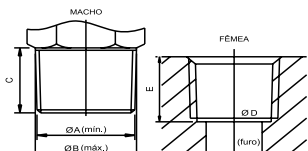

ROSCA	1/8 BSPT	1/4 BSPT	3/8 BSPT	1/2 BSPT	3/4 BSPT	1 BSPT
FIOS P/ POL.	28	19	19	14	14	11
O A (MIN.)	09.4	12.7	16.2	20.3	25.7	32.5
O B (MÁX.)	09.8	13.4	16.8	21.1	26.7	33.5
C	09.0	13.5	13.5	18.0	18.0	18.0
O D (FURO)	08.8	11.8	15.3	19.0	24.5	30.8
E	09.0	13.5	13.5	18.0	18.0	18.0