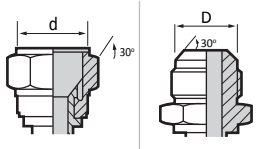

ROSCA JIS (BSP)

ROSCA	1/8"	1/4"	3/8"	1/2"	5/8"	3/4"	1"	1.1/4"	1.1/2"	2"			
d (mm)	08.70	11.70	15.15	18.80	20.90	24.30	30.60	39.30	45.15	57.00			
D (mm)	09.72	13.20	16.70	21.00	22.90	26.40	33.24	41.90	47.80	59.60			
FIOS	28	19	19	14	14	14	11	11	11	11