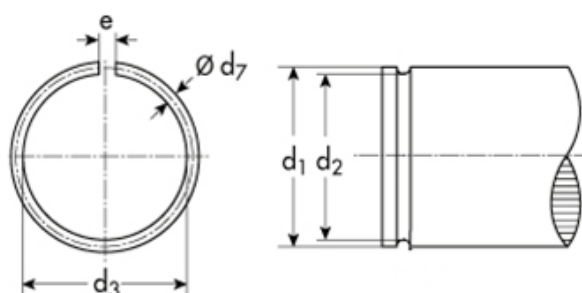

## Freio de Arame Exterior em Aço (DIN7993)| Tabelas

Código	Descrição (d1 x d7)	d1	d3	d2	e
FR.7993E.004	FREIO DE ARAME EXTERIOR (7993) AÇO 004 x 0.80	4	3,1	3,2	1,0
FR.7993E.005	FREIO DE ARAME EXTERIOR (7993) AÇO 005 x 0.80	5	4,1	4,2	1,0
FR.7993E.006	FREIO DE ARAME EXTERIOR (7993) AÇO 006 x 0.80	6	5,1	5,2	1,0
FR.7993E.007	FREIO DE ARAME EXTERIOR (7993) AÇO 007 x 0.80	7	6,1	6,2	2,0
FR.7993E.008	FREIO DE ARAME EXTERIOR (7993) AÇO 008 x 0.80	8	7,1	7,2	2,0
FR.7993E.010	FREIO DE ARAME EXTERIOR (7993) AÇO 010 x 0.80	10	9,1	9,2	2,0
FR.7993E.012	FREIO DE ARAME EXTERIOR (7993) AÇO 012 x 1.00	12	10,8	11,0	3,0
FR.7993E.014	FREIO DE ARAME EXTERIOR (7993) AÇO 014 x 1.00	14	12,8	13,0	3,0
FR.7993E.016	FREIO DE ARAME EXTERIOR (7993) AÇO 016 x 1.60	16	14,2	14,4	3,0
FR.7993E.018	FREIO DE ARAME EXTERIOR (7993) AÇO 018 x 1.60	18	16,2	16,4	3,0
FR.7993E.020	FREIO DE ARAME EXTERIOR (7993) AÇO 020 x 2.00	20	17,7	18,0	3,0
FR.7993E.022	FREIO DE ARAME EXTERIOR (7993) AÇO 022 x 2.00	22	19,7	20,0	3,0
FR.7993E.024	FREIO DE ARAME EXTERIOR (7993) AÇO 024 x 2.00	24	21,7	22,0	3,0
FR.7993E.025	FREIO DE ARAME EXTERIOR (7993) AÇO 025 x 2.00	25	22,7	23,0	3,0
FR.7993E.026	FREIO DE ARAME EXTERIOR (7993) AÇO 026 x 2.00	26	23,7	24,0	3,0
FR.7993E.028	FREIO DE ARAME EXTERIOR (7993) AÇO 028 x 2.00	28	25,7	26,0	3,0
FR.7993E.030	FREIO DE ARAME EXTERIOR (7993) AÇO 030 x 2.00	30	27,7	28,0	3,0
FR.7993E.032	FREIO DE ARAME EXTERIOR (7993) AÇO 032 x 2.50	32	29,1	29,5	4,0
FR.7993E.035	FREIO DE ARAME EXTERIOR (7993) AÇO 035 x 2.50	35	32,1	32,5	4,0
FR.7993E.038	FREIO DE ARAME EXTERIOR (7993) AÇO 038 x 2.50	38	35,1	35,5	4,0
FR.7993E.040	FREIO DE ARAME EXTERIOR (7993) AÇO 040 x 2.50	40	37,1	37,5	4,0
	FREIO DE ARAME EXTERIOR (7993) AÇO 042 x 2.50	42	39,0	39,5	4,0
FR.7993E.045	FREIO DE ARAME EXTERIOR (7993) AÇO 045 x 2.50	45	42,0	42,5	4,0
FR.7993E.048	FREIO DE ARAME EXTERIOR (7993) AÇO 048 x 2.50	48	45,0	45,5	4,0
FR.7993E.050	FREIO DE ARAME EXTERIOR (7993) AÇO 050 x 2.50	50	47,0	47,5	4,0
FR.7993E.055	FREIO DE ARAME EXTERIOR (7993) AÇO 055 x 3.20	55	51,1	51,8	4,0
FR.7993E.060	FREIO DE ARAME EXTERIOR (7993) AÇO 060 x 3.20	60	56,1	56,8	4,0
FR.7993E.065	FREIO DE ARAME EXTERIOR (7993) AÇO 065 x 3.20	65	61,1	61,8	4,0
FR.7993E.070	FREIO DE ARAME EXTERIOR (7993) AÇO 070 x 3.20	70	66,0	66,8	5,0
FR.7993E.075	FREIO DE ARAME EXTERIOR (7993) AÇO 075 x 3.20	75	71,0	71,8	5,0
FR.7993E.080	FREIO DE ARAME EXTERIOR (7993) AÇO 080 x 3.20	80	76,0	76,8	5,0
FR.7993E.085	FREIO DE ARAME EXTERIOR (7993) AÇO 085 x 3.20	85	81,0	81,8	5,0
FR.7993E.090	FREIO DE ARAME EXTERIOR (7993) AÇO 090 x 3.20	90	86,0	86,8	5,0
FR.7993E.095	FREIO DE ARAME EXTERIOR (7993) AÇO 095 x 3.20	95	91,0	91,8	5,0
	FREIO DE ARAME EXTERIOR (7993) AÇO 100 x 3.20	100	95,8	96,8	5,0
FR.7993E.105	FREIO DE ARAME EXTERIOR (7993) AÇO 105 x 3.20	105	100,8	101,8	5,0