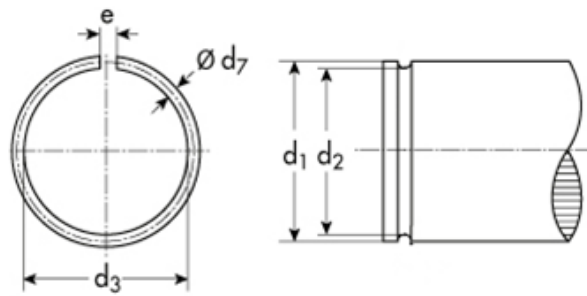

FREIOS DE SEGURANÇA

CATÁLOGO DE FREIOS DE SEGURANÇA

HM032-01 | 6ª Edição | Abril 2021

Freio de Arame Exterior em Aço (DIN7993) | Tabelas

Código	Descrição (d1 x d7)	d1	d3	d2	e
FR.7993E.110	FREIO DE ARAME EXTERIOR (7993) AÇO 110 x 3.20	110	105,8	106,8	5,0
	FREIO DE ARAME EXTERIOR (7993) AÇO 115 x 3.20	115	110,8	111,8	5,0
	FREIO DE ARAME EXTERIOR (7993) AÇO 120 x 3.20	120	115,8	116,8	5,0
	FREIO DE ARAME EXTERIOR (7993) AÇO 125 x 3.20	125	120,8	121,8	5,0