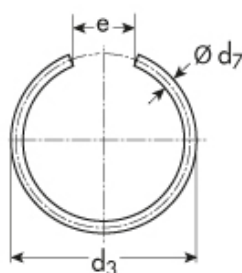

FREIOS DE SEGURANÇA

CATÁLOGO DE FREIOS DE SEGURANÇA

HM032-01 | 6ª Edição | Abril 2021

Freio de Arame Interior em Aço (DIN7993) | Tabelas

Código	Descrição (d1 x d7)	d1	d3	d2	e
FR.7993I.007	FREIO DE ARAME INTERIOR (7993) AÇO 007 x 0.80	7	7,9	7,8	4,0
FR.7993I.008	FREIO DE ARAME INTERIOR (7993) AÇO 008 x 0.80	8	8,9	8,8	4,0
FR.7993I.010	FREIO DE ARAME INTERIOR (7993) AÇO 010 x 0.80	10	10,9	10,8	4,0
FR.7993I.012	FREIO DE ARAME INTERIOR (7993) AÇO 012 x 1.00	12	13,2	13,0	6,0
FR.7993I.014	FREIO DE ARAME INTERIOR (7993) AÇO 014 x 1.00	14	15,2	15,0	6,0
FR.7993I.016	FREIO DE ARAME INTERIOR (7993) AÇO 016 x 1.60	16	17,8	17,6	8,0
FR.7993I.018	FREIO DE ARAME INTERIOR (7993) AÇO 018 x 1.60	18	19,8	19,6	8,0
FR.7993I.020	FREIO DE ARAME INTERIOR (7993) AÇO 020 x 2.00	20	22,3	22,0	10,0
FR.7993I.022	FREIO DE ARAME INTERIOR (7993) AÇO 022 x 2.00	22	24,3	24,0	10,0
	FREIO DE ARAME INTERIOR (7993) AÇO 024 x 2.00	24	26,3	26,0	10,0
FR.7993I.025	FREIO DE ARAME INTERIOR (7993) AÇO 025 x 2.00	25	27,3	27,0	10,0
FR.7993I.026	FREIO DE ARAME INTERIOR (7993) AÇO 026 x 2.00	26	28,3	28,0	10,0
FR.7993I.028	FREIO DE ARAME INTERIOR (7993) AÇO 028 x 2.00	28	30,3	30,0	10,0
FR.7993I.030	FREIO DE ARAME INTERIOR (7993) AÇO 030 x 2.00	30	32,3	32,0	10,0
FR.7993I.032	FREIO DE ARAME INTERIOR (7993) AÇO 032 x 2.50	32	34,9	34,5	12,0
FR.7993I.035	FREIO DE ARAME INTERIOR (7993) AÇO 035 x 2.50	35	37,9	37,5	12,0
	FREIO DE ARAME INTERIOR (7993) AÇO 038 x 2.50	38	40,9	40,5	12,0
FR.7993I.040	FREIO DE ARAME INTERIOR (7993) AÇO 040 x 2.50	40	42,9	42,5	12,0
FR.7993I.042	FREIO DE ARAME INTERIOR (7993) AÇO 042 x 2.50	42	45,0	44,5	16,0
	FREIO DE ARAME INTERIOR (7993) AÇO 045 x 2.50	45	48,0	47,5	16,0
	FREIO DE ARAME INTERIOR (7993) AÇO 048 x 2.50	48	51,0	50,5	16,0
FR.7993I.050	FREIO DE ARAME INTERIOR (7993) AÇO 050 x 2.50	50	53,0	52,5	16,0
FR.7993I.055	FREIO DE ARAME INTERIOR (7993) AÇO 055 x 3.20	55	58,9	58,2	20,0
FR.7993I.060	FREIO DE ARAME INTERIOR (7993) AÇO 060 x 3.20	60	63,9	63,2	20,0
FR.7993I.065	FREIO DE ARAME INTERIOR (7993) AÇO 065 x 3.20	65	68,9	68,2	20,0
FR.7993I.070	FREIO DE ARAME INTERIOR (7993) AÇO 070 x 3.20	70	74,0	73,2	25,0
FR.7993I.075	FREIO DE ARAME INTERIOR (7993) AÇO 075 x 3.20	75	79,0	78,2	25,0
FR.7993I.080	FREIO DE ARAME INTERIOR (7993) AÇO 080 x 3.20	80	84,0	83,2	25,0
FR.7993I.085	FREIO DE ARAME INTERIOR (7993) AÇO 085 x 3.20	85	89,0	88,2	25,0
FR.7993I.090	FREIO DE ARAME INTERIOR (7993) AÇO 090 x 3.20	90	94,0	93,2	25,0
	FREIO DE ARAME INTERIOR (7993) AÇO 095 x 3.20	95	99,0	98,2	25,0
FR.7993I.100	FREIO DE ARAME INTERIOR (7993) AÇO 100 x 3.20	100	104,2	103,2	32,0
	FREIO DE ARAME INTERIOR (7993) AÇO 105 x 3.20	105	109,2	108,2	32,0
FR.7993I.110	FREIO DE ARAME INTERIOR (7993) AÇO 110 x 3.20	110	114,2	113,2	32,0
	FREIO DE ARAME INTERIOR (7993) AÇO 115 x 3.20	115	119,2	118,2	32,0
	FREIO DE ARAME INTERIOR (7993) AÇO 120 x 3.20	120	124,2	123,2	32,0
	FREIO DE ARAME INTERIOR (7993) AÇO 125 x 3.20	125	129,2	128,2	32,0