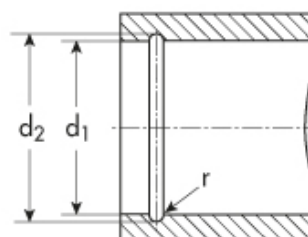

FREIOS DE SEGURANÇA

CATÁLOGO DE FREIOS DE SEGURANÇA

HM032-01 | 6ª Edição | Abril 2021

Freio de Arame Interior em Aço (DIN7993) | Tabelas

Código	Descrição (d1 x d7)	d1	d3	d2	e
FR.7993I.007	FREIO DE ARAME INTERIOR (7993) AÇO 007 x 0.80	7	7,9	7,8	4,0
FR.7993I.008	FREIO DE ARAME INTERIOR (7993) AÇO 008 x 0.80	8	8,9	8,8	4,0
FR.7993I.010	FREIO DE ARAME INTERIOR (7993) AÇO 010 x 0.80	10	10,9	10,8	4,0
FR.7993I.012	FREIO DE ARAME INTERIOR (7993) AÇO 012 x 1.00	12	13,2	13,0	6,0
FR.7993I.014	FREIO DE ARAME INTERIOR (7993) AÇO 014 x 1.00	14	15,2	15,0	6,0
FR.7993I.016	FREIO DE ARAME INTERIOR (7993) AÇO 016 x 1.60	16	17,8	17,6	8,0
FR.7993I.018	FREIO DE ARAME INTERIOR (7993) AÇO 018 x 1.60	18	19,8	19,6	8,0
FR.7993I.020	FREIO DE ARAME INTERIOR (7993) AÇO 020 x 2.00	20	22,3	22,0	10,0
FR.7993I.022	FREIO DE ARAME INTERIOR (7993) AÇO 022 x 2.00	22	24,3	24,0	10,0
	FREIO DE ARAME INTERIOR (7993) AÇO 024 x 2.00	24	26,3	26,0	10,0
FR.7993I.025	FREIO DE ARAME INTERIOR (7993) AÇO 025 x 2.00	25	27,3	27,0	10,0
FR.7993I.026	FREIO DE ARAME INTERIOR (7993) AÇO 026 x 2.00	26	28,3	28,0	10,0
FR.7993I.028	FREIO DE ARAME INTERIOR (7993) AÇO 028 x 2.00	28	30,3	30,0	10,0
FR.7993I.030	FREIO DE ARAME INTERIOR (7993) AÇO 030 x 2.00	30	32,3	32,0	10,0
FR.7993I.032	FREIO DE ARAME INTERIOR (7993) AÇO 032 x 2.50	32	34,9	34,5	12,0
FR.7993I.035	FREIO DE ARAME INTERIOR (7993) AÇO 035 x 2.50	35	37,9	37,5	12,0
	FREIO DE ARAME INTERIOR (7993) AÇO 038 x 2.50	38	40,9	40,5	12,0
FR.7993I.040	FREIO DE ARAME INTERIOR (7993) AÇO 040 x 2.50	40	42,9	42,5	12,0
FR.7993I.042	FREIO DE ARAME INTERIOR (7993) AÇO 042 x 2.50	42	45,0	44,5	16,0
	FREIO DE ARAME INTERIOR (7993) AÇO 045 x 2.50	45	48,0	47,5	16,0
	FREIO DE ARAME INTERIOR (7993) AÇO 048 x 2.50	48	51,0	50,5	16,0
FR.7993I.050	FREIO DE ARAME INTERIOR (7993) AÇO 050 x 2.50	50	53,0	52,5	16,0
FR.7993I.055	FREIO DE ARAME INTERIOR (7993) AÇO 055 x 3.20	55	58,9	58,2	20,0
FR.7993I.060	FREIO DE ARAME INTERIOR (7993) AÇO 060 x 3.20	60	63,9	63,2	20,0
FR.7993I.065	FREIO DE ARAME INTERIOR (7993) AÇO 065 x 3.20	65	68,9	68,2	20,0
FR.7993I.070	FREIO DE ARAME INTERIOR (7993) AÇO 070 x 3.20	70	74,0	73,2	25,0
FR.7993I.075	FREIO DE ARAME INTERIOR (7993) AÇO 075 x 3.20	75	79,0	78,2	25,0
FR.7993I.080	FREIO DE ARAME INTERIOR (7993) AÇO 080 x 3.20	80	84,0	83,2	25,0
FR.7993I.085	FREIO DE ARAME INTERIOR (7993) AÇO 085 x 3.20	85	89,0	88,2	25,0
FR.7993I.090	FREIO DE ARAME INTERIOR (7993) AÇO 090 x 3.20	90	94,0	93,2	25,0
	FREIO DE ARAME INTERIOR (7993) AÇO 095 x 3.20	95	99,0	98,2	25,0
FR.7993I.100	FREIO DE ARAME INTERIOR (7993) AÇO 100 x 3.20	100	104,2	103,2	32,0
	FREIO DE ARAME INTERIOR (7993) AÇO 105 x 3.20	105	109,2	108,2	32,0
FR.7993I.110	FREIO DE ARAME INTERIOR (7993) AÇO 110 x 3.20	110	114,2	113,2	32,0
	FREIO DE ARAME INTERIOR (7993) AÇO 115 x 3.20	115	119,2	118,2	32,0
	FREIO DE ARAME INTERIOR (7993) AÇO 120 x 3.20	120	124,2	123,2	32,0
	FREIO DE ARAME INTERIOR (7993) AÇO 125 x 3.20	125	129,2	128,2	32,0